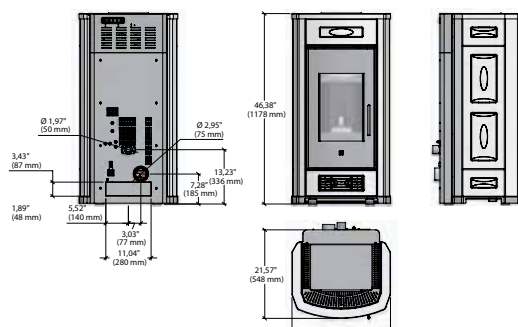

TECHNICAL DATA

Efficiency : 90.8 %

EPA Emissions : 1.98 grams/hour

Room heating capacity (min-max) : 700 - 2600 sq ft.

BTU output (min-max) : 12676 – 48637

Hopper Capacity : 77 lbs

Burn rate (min-max) : 1.55 – 5.95 lbs/hr

Power adjustable (positions) : 5

Exhaust Vent Height/Location : 7.28 in

Dimensions WxDxH : 24 x 22 x 46 in

Total weight : 448 lbs

Multifuoco System : dual blower

NORTH AMERICA

www.piazzetta.com