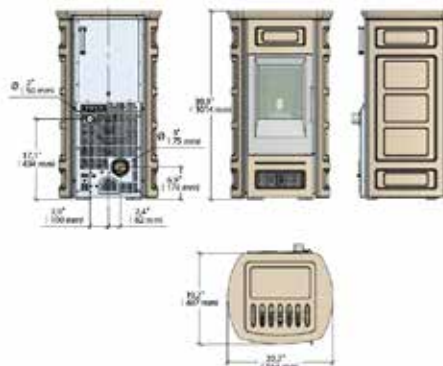

TECHNICAL DATA

Efficiency : 90.4 %

EPA Emissions : 2.25 grams/hour

Room heating capacity (min-max) : 700 - 2100 sq ft.

BTU output (min-max) : 10194 – 39682

Hopper Capacity : 35 lbs

Burn rate (min-max) : 1.25 – 4.81 lbs/hr

Power adjustable (positions) : 5

Exhaust Vent Height/Location : 6.92 in

Dimensions WxDxH : 20 x 19.3 x 40 in

Total weight : 326 lbs

Multifuoco System : dual blower

NORTH AMERICA

www.piazzetta.com