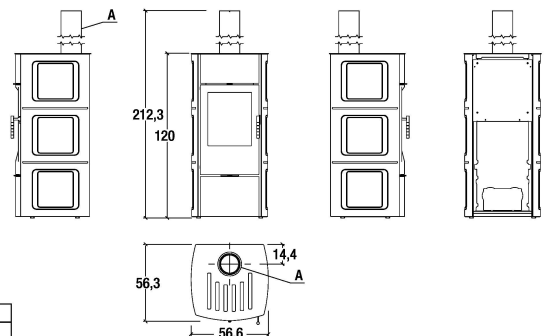

### TECHNICAL DETAILS

- Energy efficiency class A+
- Rated output max kW 8,5
- Rated efficiency power % 89,7
- Rated consumption max kg/h 2,19
- Weight kg 168
- Stove weight with HSS kg 199
- Standard flue outlet Ø cm 15
- Model E530 C

### COVERS

A  
15 cm