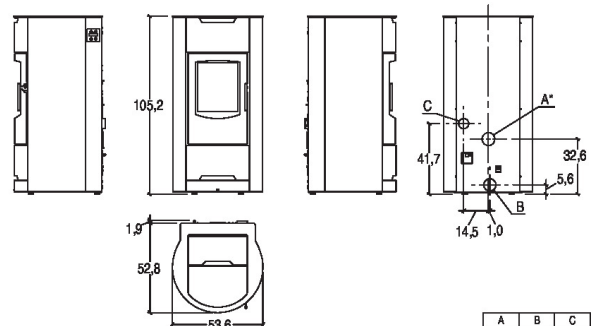

P121 T 5 STELLE

The P121 T is our entry-level proposal for those looking for the beauty of the flame, Piazzetta quality and cost savings. Clad in steel, it has all the basic functions of living the stove with the utmost ease and total well-being. With its 8.5 kW it is the ideal stove for heating rooms up to 90 m². Discover all the colours and functionalities.

TECHNICAL DETAILS

- Rated thermal power (min - max) kW 3,3 - 8,5
- Efficiency (min - max) % 90 - 92
- Energy efficiency class A+ (G → A++)
- Rated consumption (min - max) kg/h 0,75 - 1,93
- Tank capacity kg 16,5
- Weight kg 98
- Standard flue outlet Ø cm 8
- Model P121 T

COVERS

A	B	C
8 cm	7,5 cm	6 cm